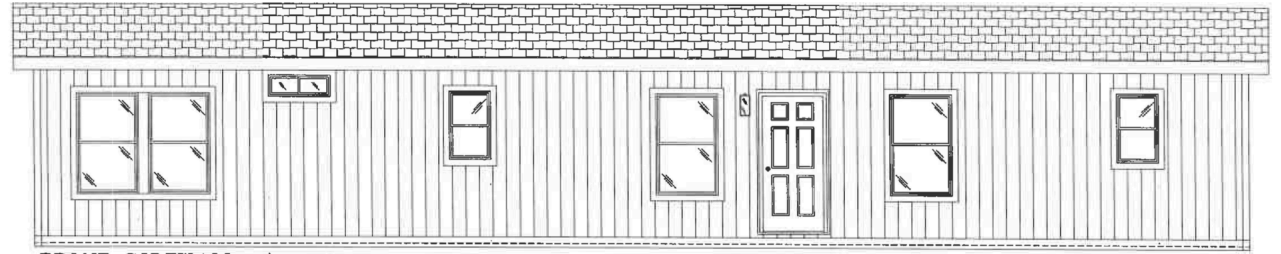

**THE COLUMBIA RIVER
SERIES**

**The Columbia River
1008**

15' x 60'

DIMENSIONS

900 sf

LIVING SPACE

3

BEDROOMS

2

BATHROOMS

OVERVIEW

15' Single Wide 3
Bedroom Home for
Sale

Heritage Home Center

(425) 353-5464

or **Request Firm Quote**

EMAIL US

02 FRONT ELEVATION

FRONT SIDEWALL